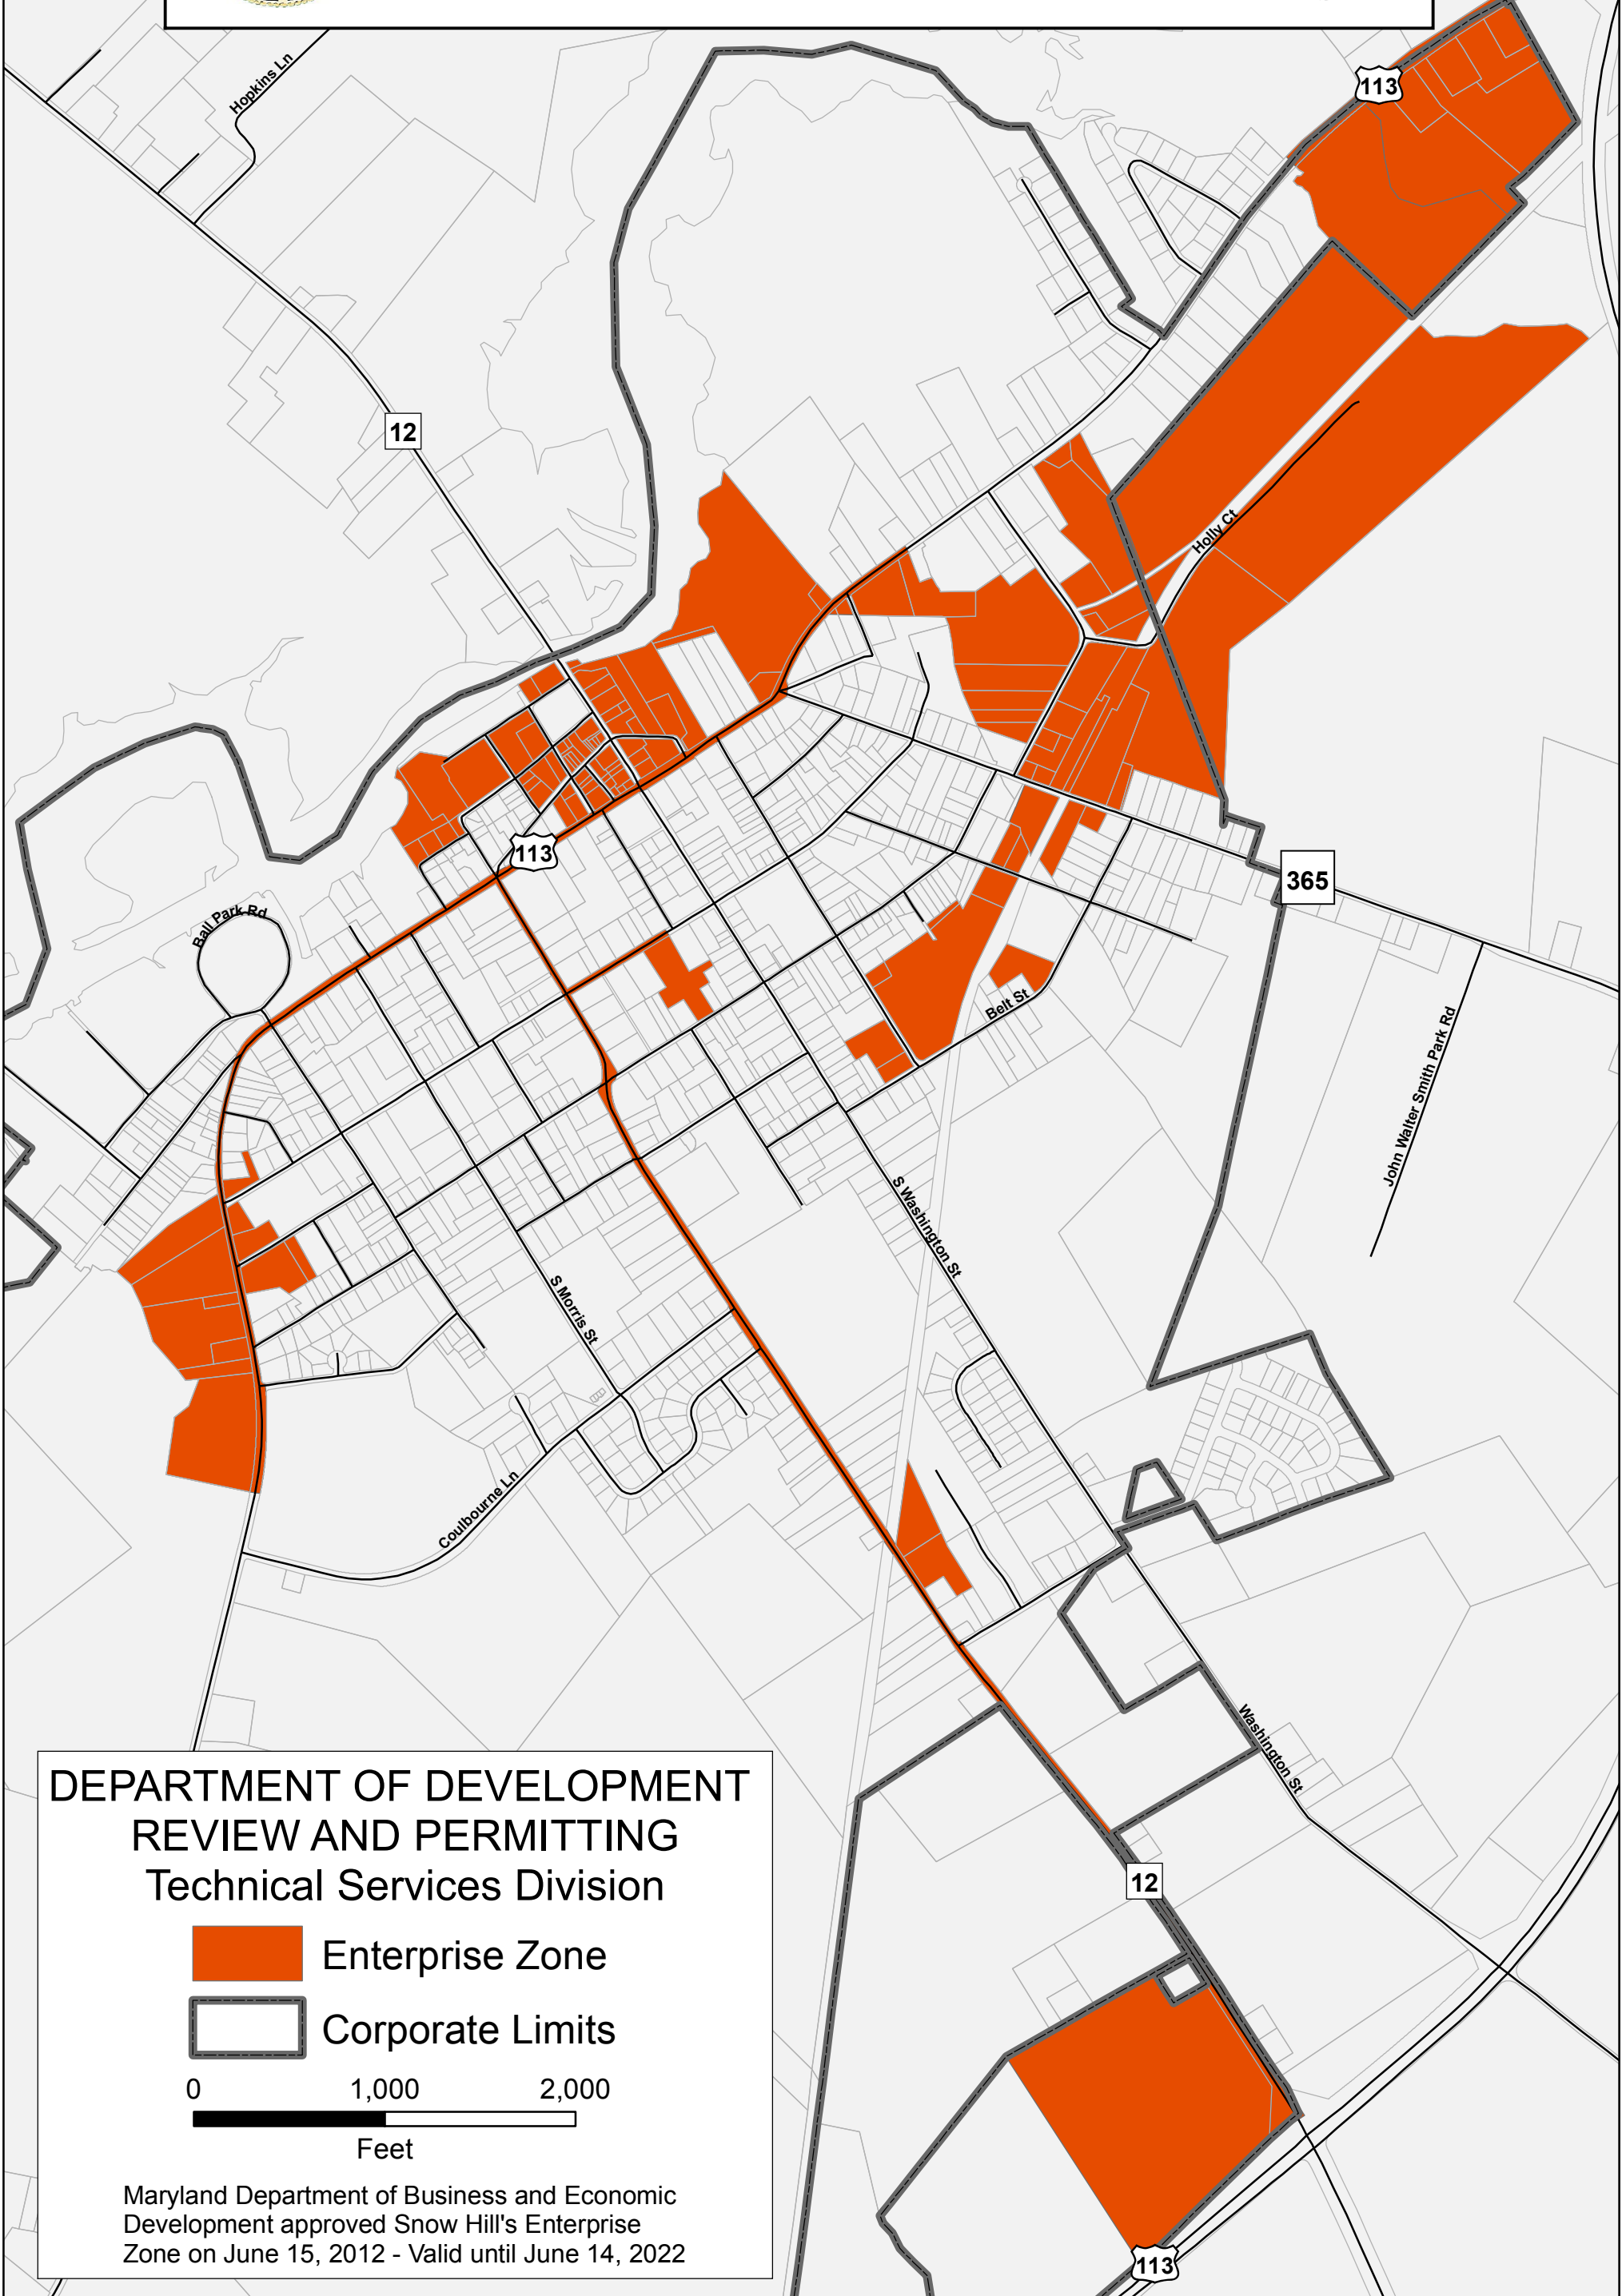

# ENTERPRISE ZONE

## Snow Hill Area

DEPARTMENT OF DEVELOPMENT  
REVIEW AND PERMITTING  
Technical Services Division

 Enterprise Zone

 Corporate Limits

Maryland Department of Business and Economic  
Development approved Snow Hill's Enterprise  
Zone on June 15, 2012 - Valid until June 14, 2022