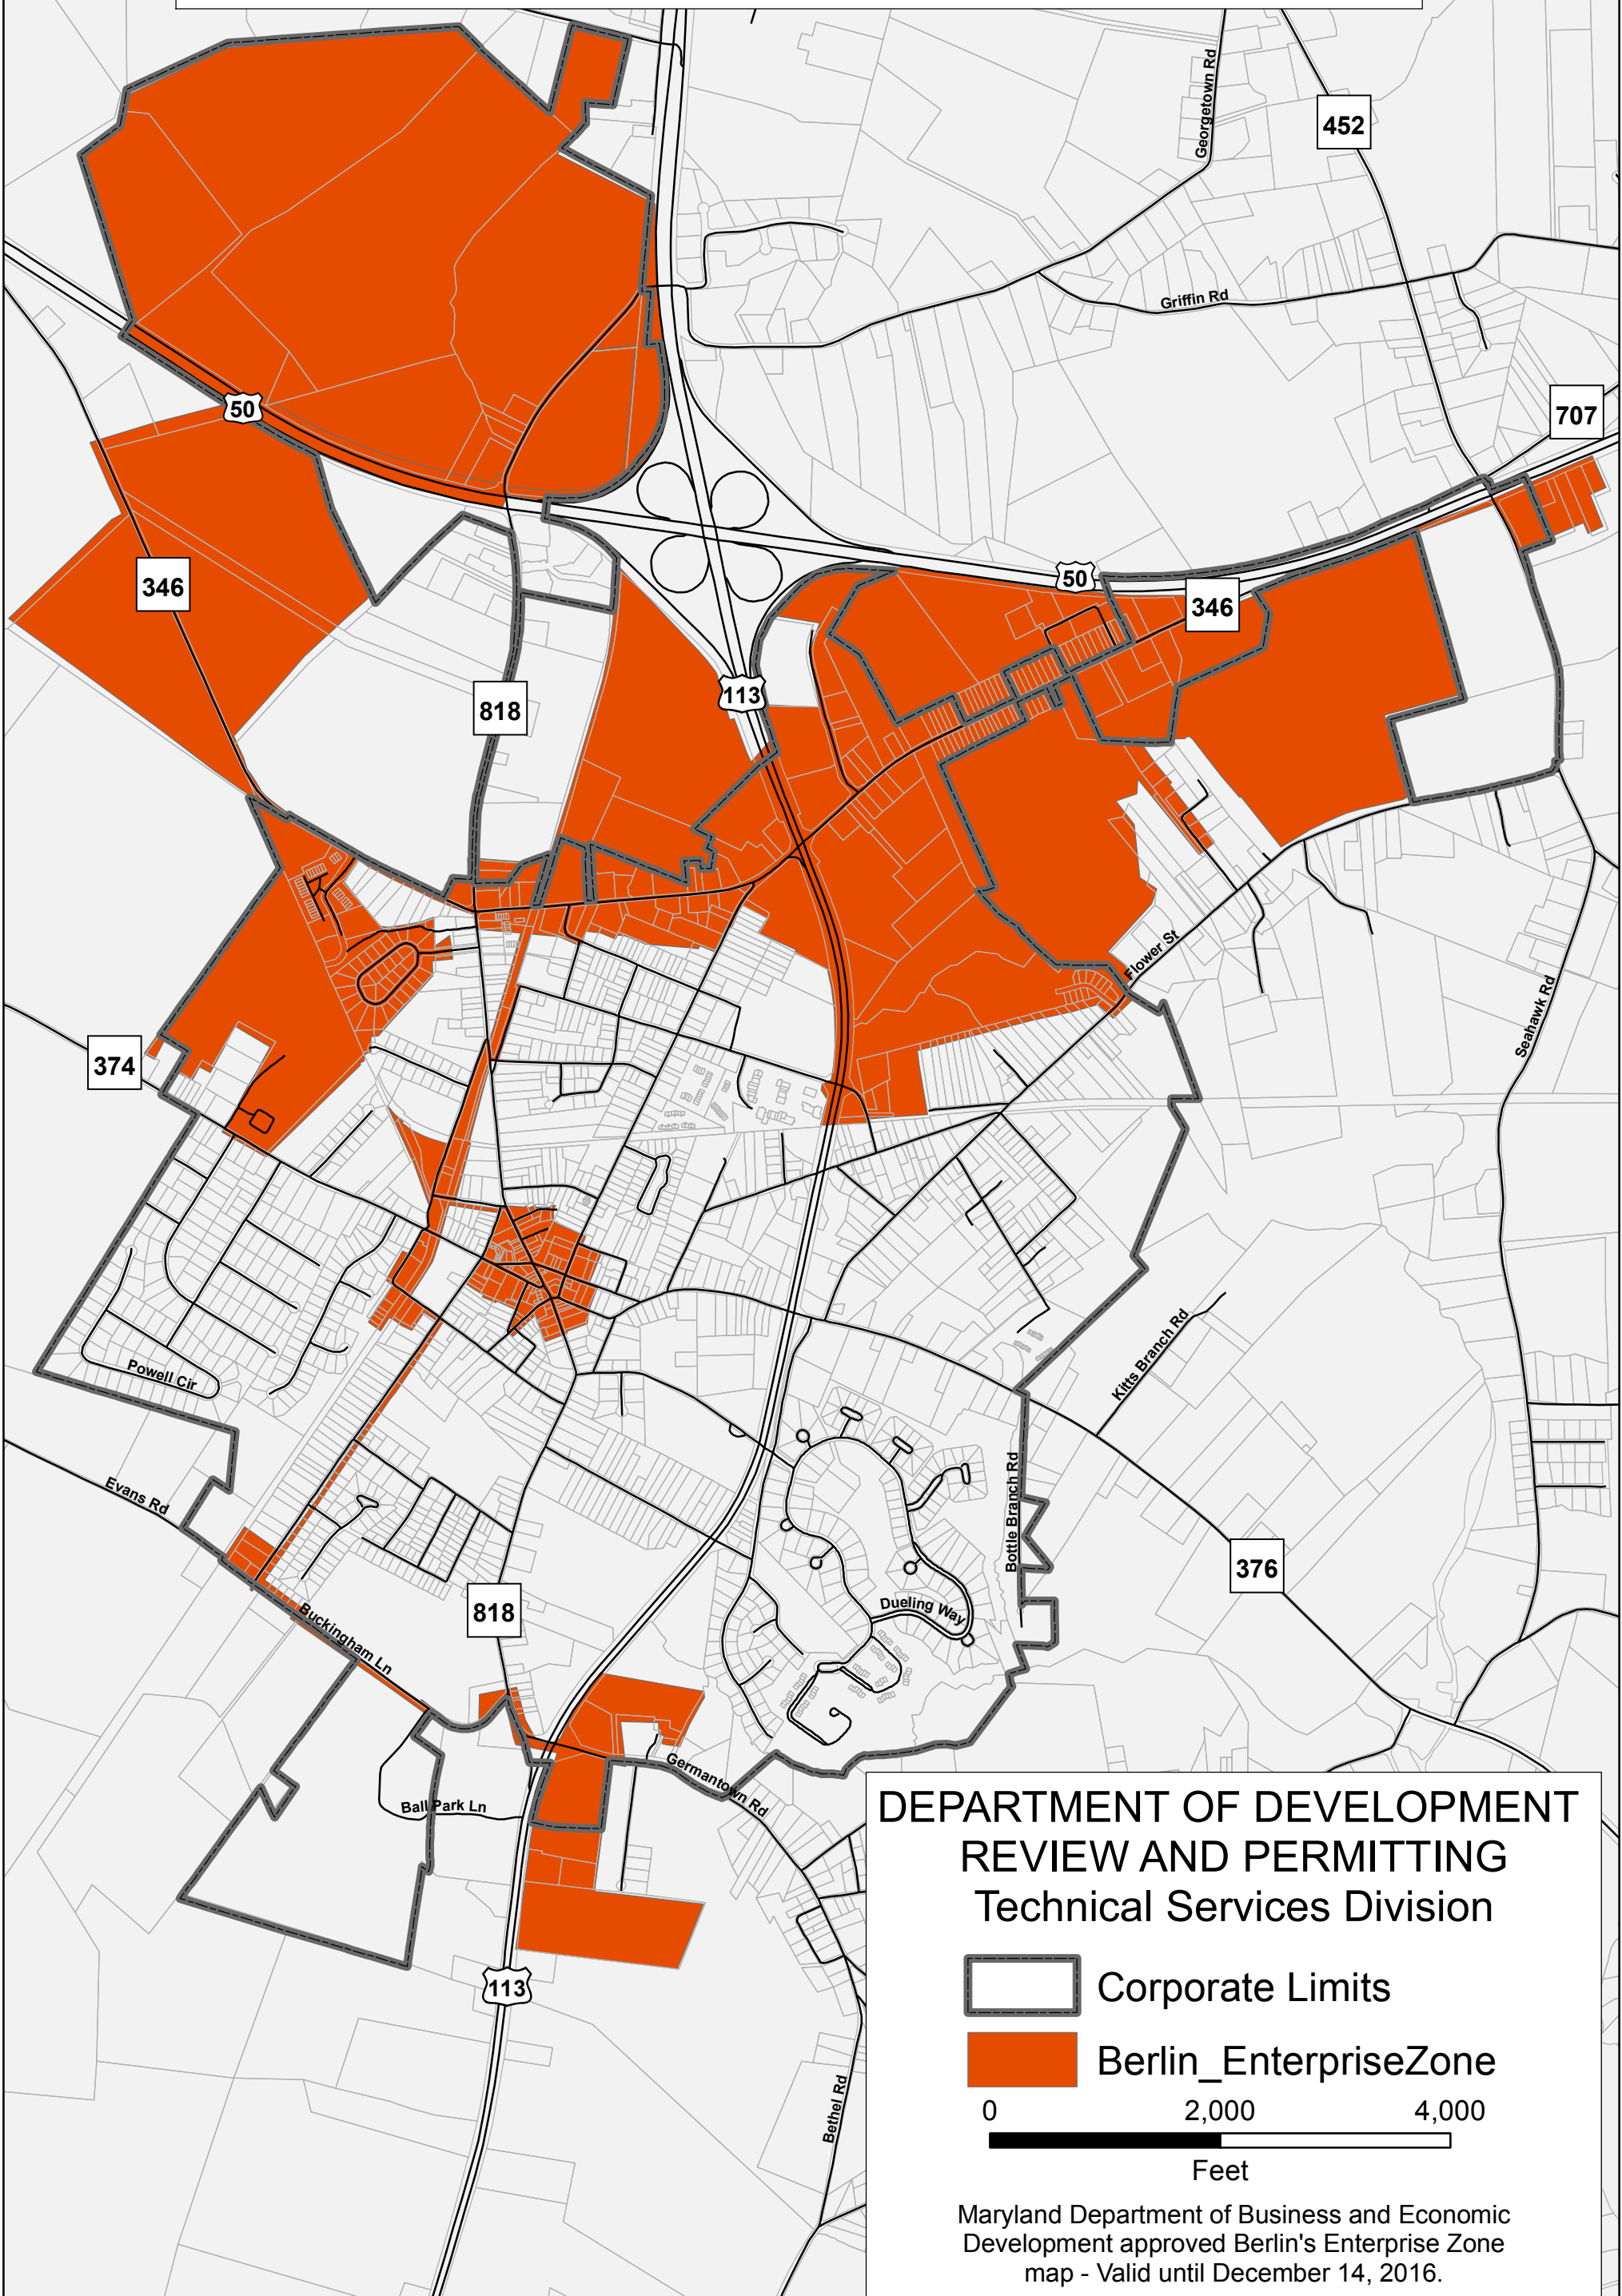

ENTERPRISE ZONE

Berlin Area

DEPARTMENT OF DEVELOPMENT
REVIEW AND PERMITTING
Technical Services Division

 Corporate Limits

 Berlin_EnterpriseZone

0 2,000 4,000
Feet

Maryland Department of Business and Economic
Development approved Berlin's Enterprise Zone
map - Valid until December 14, 2016.